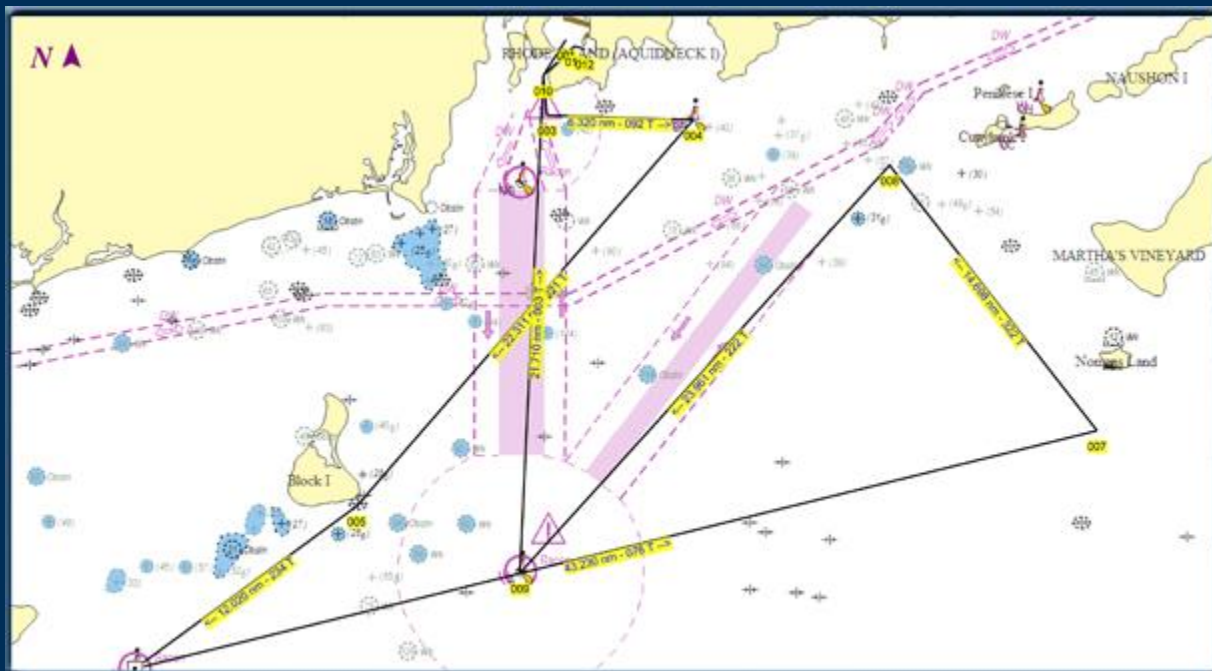

Race Courses

FOR Reference ONLY - COURSE 1-The Montauk Course-

Start	East Passage Narragansett Bay, south of Rose Island	
	R"2" QR Whistle, Brenton Reef	to port
	RW"SR"MoA Whistle, south of Sachuest Point	to starboard
	RW"MP" MoA WHIS, Montauk Point	to port
	R"2" Fl R 4 sec WHIS, No Man's Land	to port
	Buzzards Bay Tower Fl 2.5 sec Horn	to port
	RW"MP" MoA WHIS, Montauk Point	to starboard
Finish	off Ida Lewis Yacht Club	Distance 177nm

Montauk Course

2010 IDA LEWIS DISTANCE RACE: RACE COURSES

FOR Reference ONLY - COURSE 2-The Block Island Course-

Start	East Passage Narragansett Bay, south of Rose Island	
	R"2" QR Whistle, Brenton Reef	to port
	RW"SR"MoA Whistle, south of Sachuest Point	to starboard
	RW"MP" MoA WHIS, Montauk Point	to port
	R"2" Fl R 4 sec WHIS, No Man's Land	to port
	Buzzards Bay Tower Fl 2.5 sec Horn	to port
	RW"A" MoA WHIS, SE of Block Island	to starboard
Finish	off Ida Lewis Yacht Club	Distance 150nm

Block Island Course

2010 IDA LEWIS DISTANCE RACE: RACE COURSES

For details regarding sponsorship levels please contact:

Dirk Johnson
Event Chair
401-965-9189
RaceChairman@ILDistanceRace.org

Ann C. Souder
Sponsorship Chair
401-439-6377
AnnCSouder@AOL.com