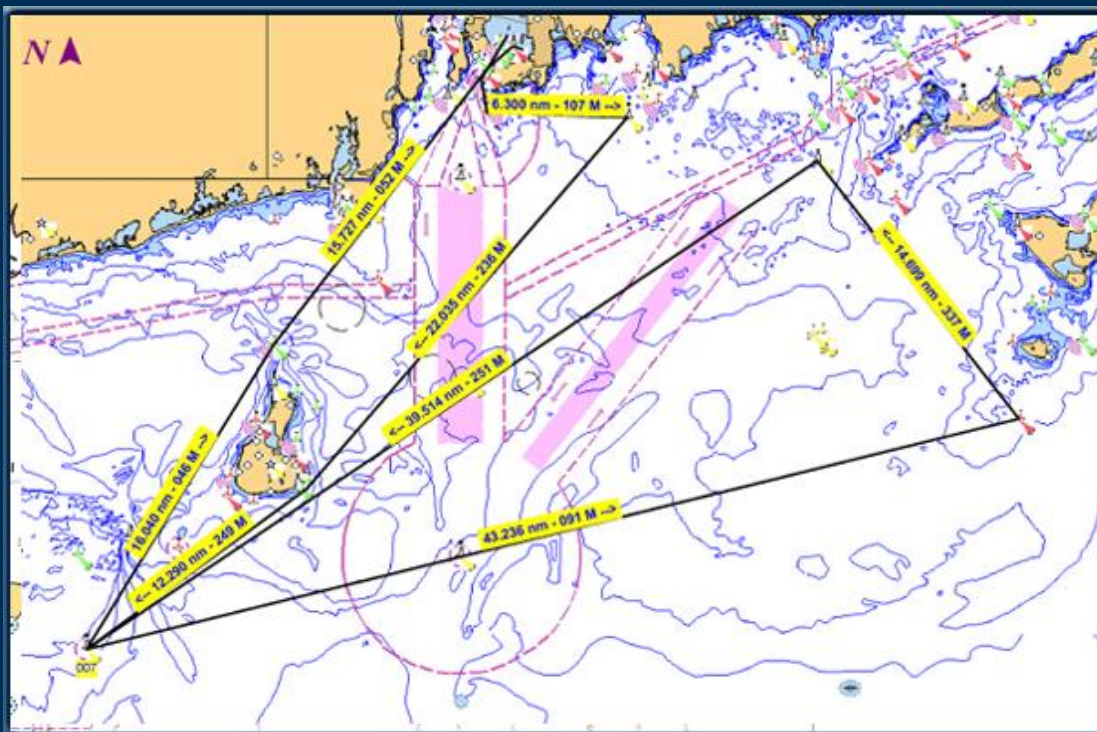

Race Courses

FOR Reference ONLY - COURSE 1-The Montauk Course-

Start	East Passage Narragansett Bay, south of Rose Island	
	R"2" QR Whistle, Brenton Reef	to port
	RW"SR"MoA Whistle, south of Sachuest Point	to starboard
	RW"MP" MoA WHIS, Montauk Point	to port
	R"2" Fl R 4 sec WHIS, No Man's Land	to port
	Buzzards Bay Tower Fl 2.5 sec Horn	to port
	RW"MP" MoA WHIS, Montauk Point	to starboard
Finish	off Ida Lewis Yacht Club	Distance 177nm

Montauk Course

2010 IDA LEWIS DISTANCE RACE: RACE COURSES

FOR Reference ONLY - COURSE 2-The Block Island Course-

Start	East Passage Narragansett Bay, south of Rose Island	
	R"2" QR Whistle, Brenton Reef	to port
	RW"SR"MoA Whistle, south of Sachuest Point	to starboard
	RW"MP" MoA WHIS, Montauk Point	to port
	R"2" Fl R 4 sec WHIS, No Man's Land	to port
	Buzzards Bay Tower Fl 2.5 sec Horn	to port
	RW"A" MoA WHIS, SE of Block Island	to starboard
Finish	off Ida Lewis Yacht Club	Distance 150nm