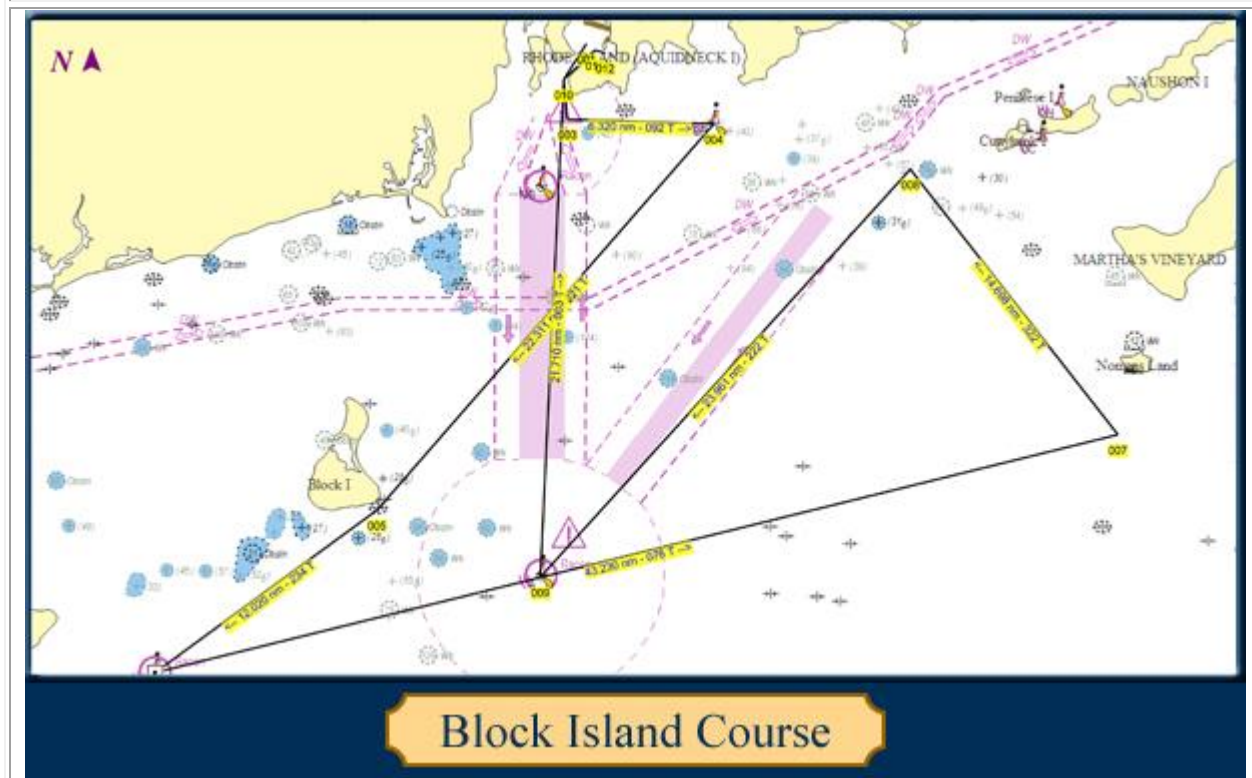

2011 IDA LEWIS DISTANCE RACE: RACE COURSES

Race Courses

Please SEE NOR or updated release for most updated Course Description

FOR Reference ONLY - COURSE 1- *The Montauk Course*

Start	East Passage Narragansett Bay, south of Rose Island	
	R"2" QR Whistle, Brenton Reef	to port
	RW"SR" MoA Whistle, south of Sachuest Point	to starboard
	RW"MP" MoA WHIS, Montauk Point	to port
	R"2" Fl R 4 sec WHIS, No Man's Land	to port
	Buzzards Bay Tower Fl 2.5 sec Horn	to port
	RW"MP" MoA WHIS, Montauk Point	to starboard
Finish	off Ida Lewis Yacht Club	Distance 177nm

Montauk Course

FOR Reference ONLY - COURSE 2- *The Block Island Course*

Start	East Passage Narragansett Bay, south of Rose Island	
-------	---	--

2011 IDA LEWIS DISTANCE RACE: RACE COURSES

	R"2" QR Whistle, Brenton Reef	to port
	RW"SR"MoA Whistle, south of Sachuest Point	to starboard
	RW"MP" MoA WHIS, Montauk Point	to port
	R"2" Fl R 4 sec WHIS, No Man's Land	to port
	Buzzards Bay Tower Fl 2.5 sec Horn	to port
	RW"A" MoA WHIS, SE of Block Island	to starboard
Finish	off Ida Lewis Yacht Club	Distance 150nm

FOR Reference ONLY - COURSE 3 - *Nomans Course*

Start	East Passage Narragansett Bay, south of Rose Island	
	R"2" QR Whistle, Brenton Reef	to port
	RW"SR"MoA Whistle, south of Sachuest Point	to starboard
	RW"MP" MoA WHIS, Montauk Point	to port
	R"2" Fl R 4 sec WHIS, No Man's Land	to port
	Buzzards Bay Tower Fl 2.5 sec Horn	to port
	R"2" QR Whistle, Brenton Reef	to starboard
Finish	off Ida Lewis Yacht Club	Distance 122nm

2011 IDA LEWIS DISTANCE RACE: RACE COURSES

Nomans Course

FOR Reference ONLY - COURSE 4- *Buzzards Bay Tower Course*

Start	East Passage Narragansett Bay, south of Rose Island	
	R"2" QR Whistle, Brenton Reef	to port
	RW"SR"MoA Whistle, south of Sachuest Point	to starboard
	RW"MP" MoA WHIS, Montauk Point	to port
	"Buzzards Bay Tower" Fl 2.5 sec Horn	to port
	R"2" QR Whistle, Brenton Reef	to starboard
Finish	off Ida Lewis Yacht Club	Distance 104nm