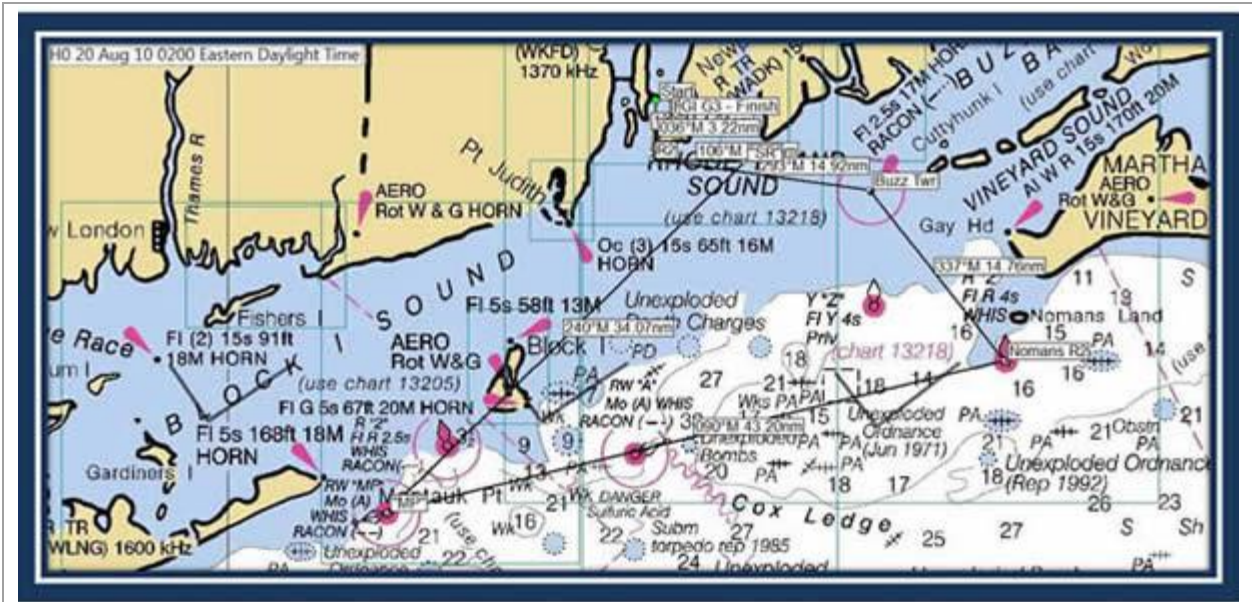

2011 IDA LEWIS DISTANCE RACE: RACE COURSES

Race Courses

Please SEE NOR or updated release for most updated Course Description

FOR Reference ONLY - COURSE 1- *The Montauk Course*

Start	East Passage Narragansett Bay, south of Rose Island	
	R"2" QR Whistle, Brenton Reef	to port
	RW"SR" MoA Whistle, south of Sachuest Point	to starboard
	RW"MP" MoA WHIS, Montauk Point	to port
	R"2" Fl R 4 sec WHIS, No Man's Land	to port
	Buzzards Bay Tower Fl 2.5 sec Horn	to port
	RW"MP" MoA WHIS, Montauk Point	to starboard
Finish	off Ida Lewis Yacht Club	Distance 177nm

Montauk Course

FOR Reference ONLY - COURSE 2- *The Block Island Course*

Start	East Passage Narragansett Bay, south of Rose Island	
-------	---	--

2011 IDA LEWIS DISTANCE RACE: RACE COURSES

	R"2" QR Whistle, Brenton Reef	to port
	RW"SR"MoA Whistle, south of Sachuest Point	to starboard
	RW"MP" MoA WHIS, Montauk Point	to port
	R"2" Fl R 4 sec WHIS, No Man's Land	to port
	Buzzards Bay Tower Fl 2.5 sec Horn	to port
	RW"A" MoA WHIS, SE of Block Island	to starboard
Finish	off Ida Lewis Yacht Club	Distance 150nm

FOR Reference ONLY - COURSE 3 - *Nomans Course*

Start	East Passage Narragansett Bay, south of Rose Island	
	R"2" QR Whistle, Brenton Reef	to port
	RW"SR"MoA Whistle, south of Sachuest Point	to starboard
	RW"MP" MoA WHIS, Montauk Point	to port
	R"2" Fl R 4 sec WHIS, No Man's Land	to port
	Buzzards Bay Tower Fl 2.5 sec Horn	to port
	R"2" QR Whistle, Brenton Reef	to starboard
Finish	off Ida Lewis Yacht Club	Distance 122nm

2011 IDA LEWIS DISTANCE RACE: RACE COURSES

Nomans Course

FOR Reference ONLY - COURSE 4- *Buzzards Bay Tower Course*

Start	East Passage Narragansett Bay, south of Rose Island	
	R"2" QR Whistle, Brenton Reef	to port
	RW"SR"MoA Whistle, south of Sachuest Point	to starboard
	RW"MP" MoA WHIS, Montauk Point	to port
	"Buzzards Bay Tower" Fl 2.5 sec Horn	to port
	R"2" QR Whistle, Brenton Reef	to starboard
Finish	off Ida Lewis Yacht Club	Distance 104nm