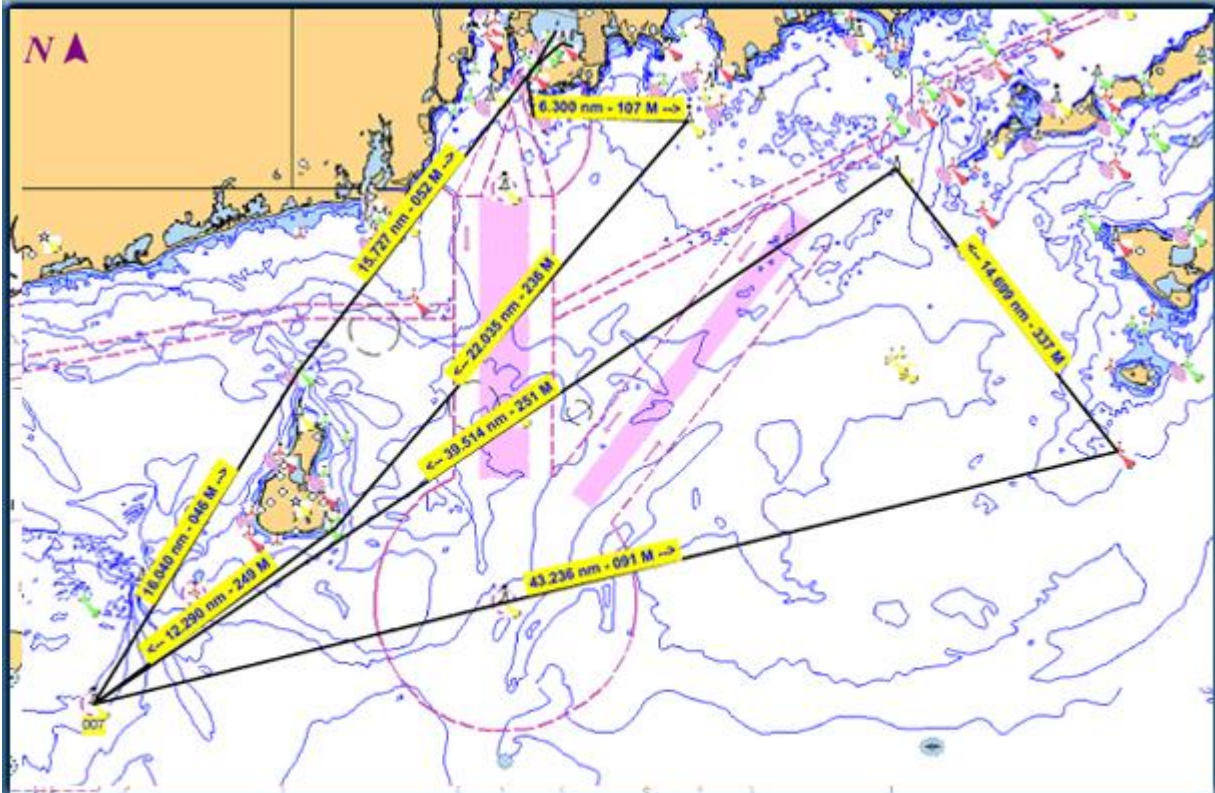

2011 IDA LEWIS DISTANCE RACE: RACE COURSES

Race Courses

Please SEE NOR or updated release for most updated Course Description

FOR Reference ONLY - COURSE 1- *The Montauk Course*

Start	East Passage Narragansett Bay, south of Rose Island	
	R"2" QR Whistle, Brenton Reef	to port
	RW"SR" MoA Whistle, south of Sachuest Point	to starboard
	RW"MP" MoA WHIS, Montauk Point	to port
	R"2" Fl R 4 sec WHIS, No Man's Land	to port
	Buzzards Bay Tower Fl 2.5 sec Horn	to port
	RW"MP" MoA WHIS, Montauk Point	to starboard
Finish	off Ida Lewis Yacht Club	Distance 177nm

Montauk Course

FOR Reference ONLY - COURSE 2- *The Block Island Course*

Start	East Passage Narragansett Bay, south of Rose Island	
-------	---	--

2011 IDA LEWIS DISTANCE RACE: RACE COURSES

	R"2" QR Whistle, Brenton Reef	to port
	RW"SR"MoA Whistle, south of Sachuest Point	to starboard
	RW"MP" MoA WHIS, Montauk Point	to port
	R"2" Fl R 4 sec WHIS, No Man's Land	to port
	Buzzards Bay Tower Fl 2.5 sec Horn	to port
	RW"A" MoA WHIS, SE of Block Island	to starboard
Finish	off Ida Lewis Yacht Club	Distance 150nm

FOR Reference ONLY - COURSE 3 - *Nomans Course*

Start	East Passage Narragansett Bay, south of Rose Island	
	R"2" QR Whistle, Brenton Reef	to port
	RW"SR"MoA Whistle, south of Sachuest Point	to starboard
	RW"MP" MoA WHIS, Montauk Point	to port
	R"2" Fl R 4 sec WHIS, No Man's Land	to port
	Buzzards Bay Tower Fl 2.5 sec Horn	to port
	R"2" QR Whistle, Brenton Reef	to starboard
Finish	off Ida Lewis Yacht Club	Distance 122nm

2011 IDA LEWIS DISTANCE RACE: RACE COURSES

Nomans Course

FOR Reference ONLY - COURSE 4- *Buzzards Bay Tower Course*

Start	East Passage Narragansett Bay, south of Rose Island	
	R"2" QR Whistle, Brenton Reef	to port
	RW"SR"MoA Whistle, south of Sachuest Point	to starboard
	RW"MP" MoA WHIS, Montauk Point	to port
	"Buzzards Bay Tower" Fl 2.5 sec Horn	to port
	R"2" QR Whistle, Brenton Reef	to starboard
Finish	off Ida Lewis Yacht Club	Distance 104nm