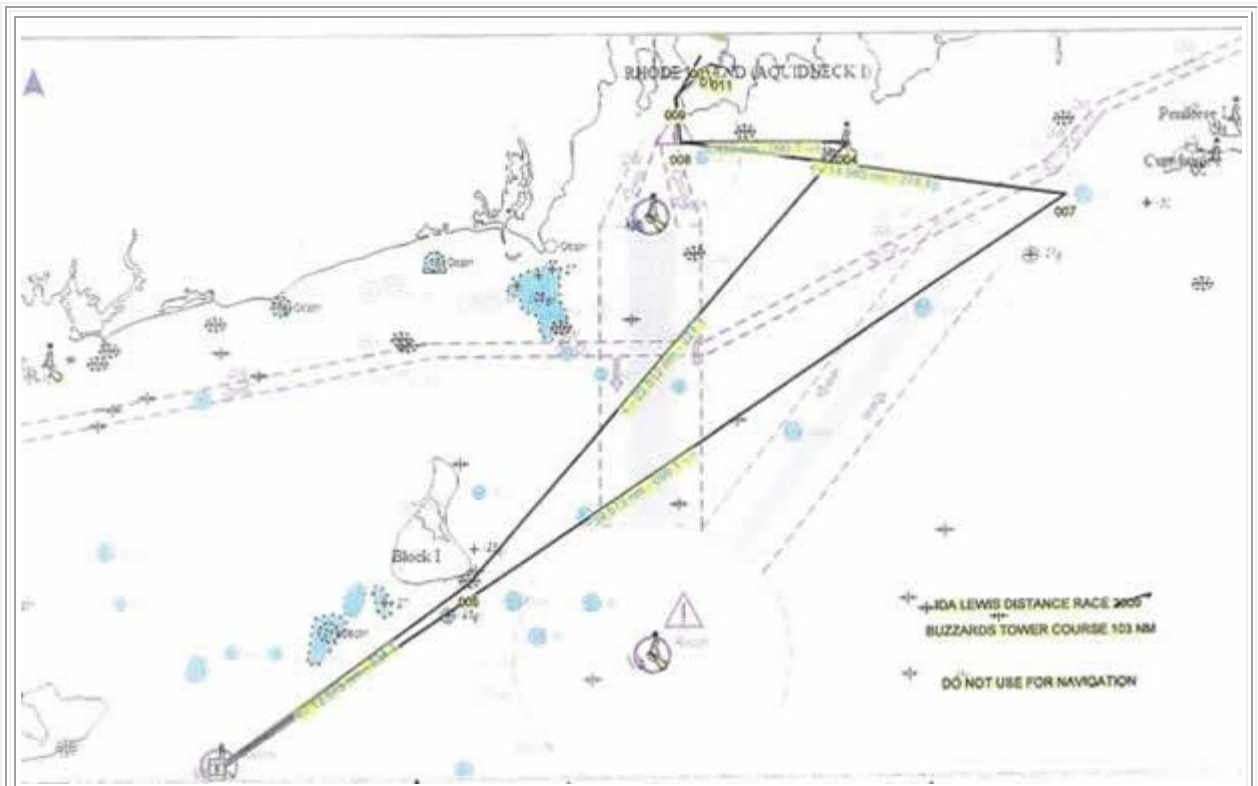

2011 IDA LEWIS DISTANCE RACE: RACE COURSES

Buzzards Bay Tower Course

For Details regarding sponsorship levels please contact:

Eric Leslie
Acting Event Chair
(401) 683-7102
RaceChairman@ILDistanceRace.org

Ann C. Souder
Sponsorship Chair
(401) 439-6377
AnnCSouder@aol.com