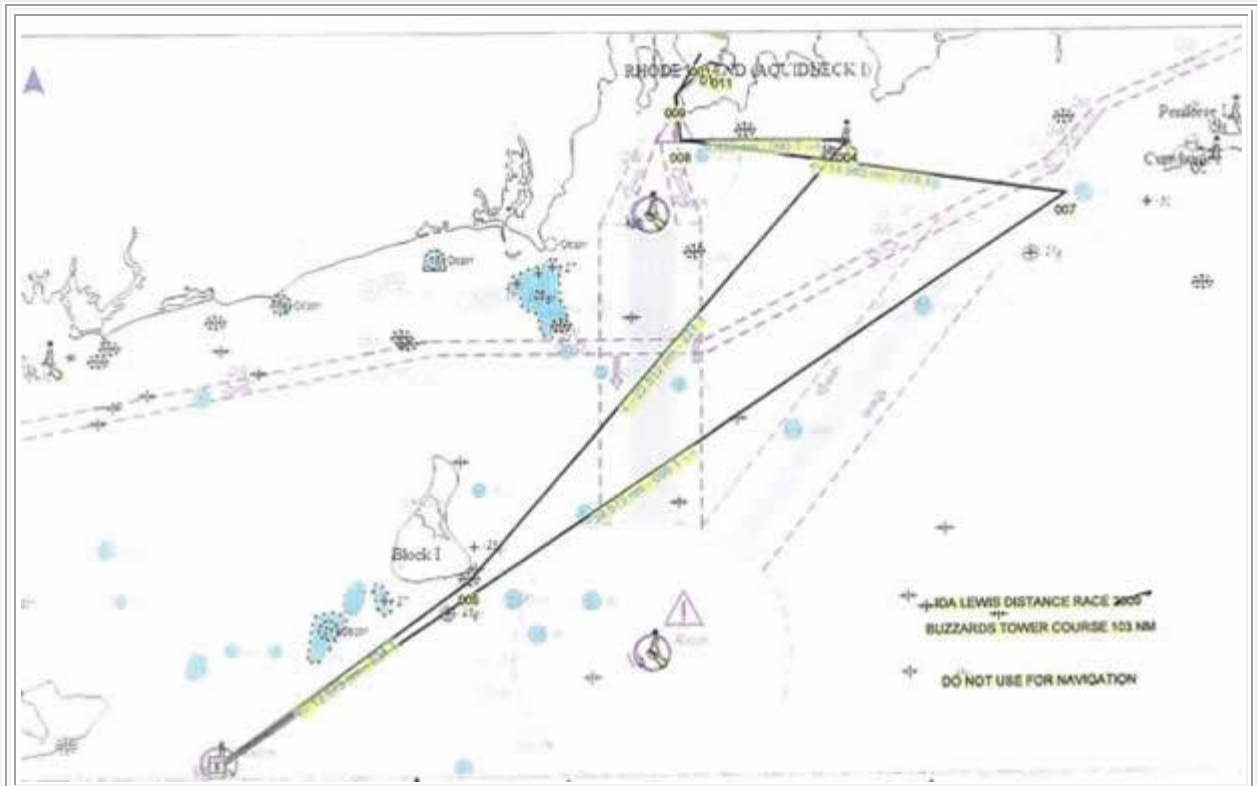

2012 IDA LEWIS DISTANCE RACE: RACE COURSES

Buzzards Bay Tower Course

For Details regarding sponsorship levels please contact:

Dirk Johnson
Event Chair
(401) 965-9189
RaceChairman@ILDistanceRace.org

Ann C. Souder
Sponsorship Chair
(401) 439-6377
AnnCSouder@aol.com