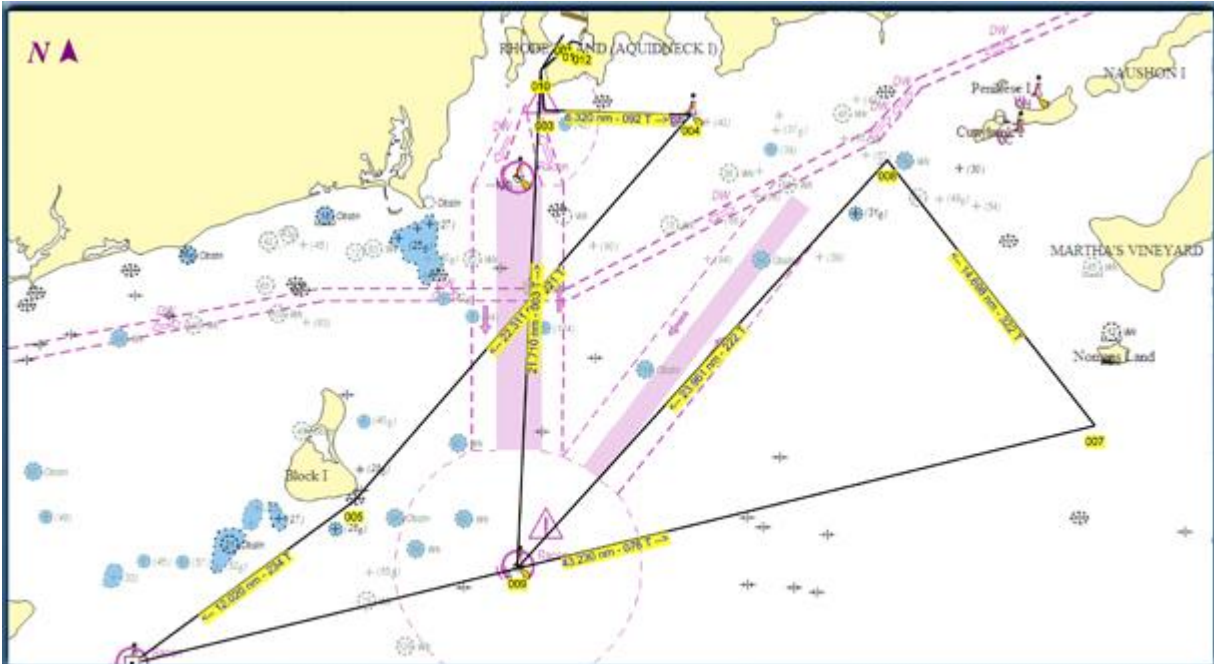

2012 IDA LEWIS DISTANCE RACE: RACE COURSES

Race Courses

Please SEE NOR or updated release for most updated Course Description

FOR Reference ONLY - COURSE 1- *The Montauk Course*

Start	East Passage Narragansett Bay, south of Rose Island	
	R"2" QR Whistle, Brenton Reef	to port
	RW"SR" MoA Whistle, south of Sachuest Point	to starboard
	RW"MP" MoA WHIS, Montauk Point	to port
	R"2" Fl R 4 sec WHIS, No Man's Land	to port
	Buzzards Bay Tower Fl 2.5 sec Horn	to port
	RW"MP" MoA WHIS, Montauk Point	to starboard
Finish	off Ida Lewis Yacht Club	Distance 177nm

Montauk Course

2012 IDA LEWIS DISTANCE RACE: RACE COURSES

FOR Reference ONLY - COURSE 2- *The Block Island Course*

Start	East Passage Narragansett Bay, south of Rose Island	
	R"2" QR Whistle, Brenton Reef	to port
	RW"SR" MoA Whistle, south of Sachuest Point	to starboard
	RW"MP" MoA WHIS, Montauk Point	to port
	R"2" Fl R 4 sec WHIS, No Man's Land	to port
	Buzzards Bay Tower Fl 2.5 sec Horn	to port
	RW"A" MoA WHIS, SE of Block Island	to starboard
Finish	off Ida Lewis Yacht Club	Distance 150nm

Block Island Course

2012 IDA LEWIS DISTANCE RACE: RACE COURSES

FOR Reference ONLY - COURSE 3 - *Nomans Course*

Start	East Passage Narragansett Bay, south of Rose Island	
	R"2" QR Whistle, Brenton Reef	to port
	RW"SR"MoA Whistle, south of Sachuest Point	to starboard
	RW"MP" MoA WHIS, Montauk Point	to port
	R"2" Fl R 4 sec WHIS, No Man's Land	to port
	Buzzards Bay Tower Fl 2.5 sec Horn	to port
	R"2" QR Whistle, Brenton Reef	to starboard
Finish	off Ida Lewis Yacht Club	Distance 122nm

Nomans Course

FOR Reference ONLY - COURSE 4- *Buzzards Bay Tower Course*

Start	East Passage Narragansett Bay, south of Rose Island	
	R"2" QR Whistle, Brenton Reef	to port
	RW"SR"MoA Whistle, south of Sachuest Point	to starboard
	RW"MP" MoA WHIS, Montauk Point	to port
	"Buzzards Bay Tower" Fl 2.5 sec Horn	to port
	R"2" QR Whistle, Brenton Reef	to starboard
Finish	off Ida Lewis Yacht Club	Distance 104nm