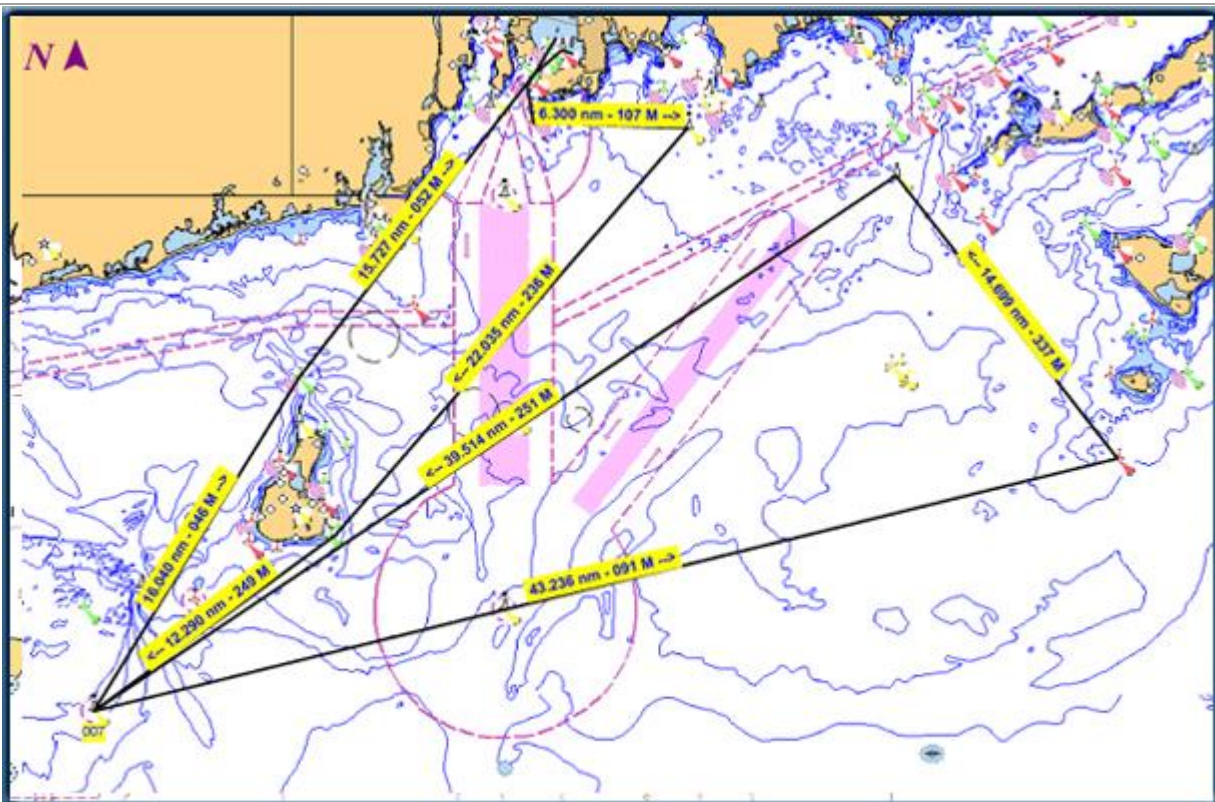

2012 IDA LEWIS DISTANCE RACE: RACE COURSES

Race Courses

Please SEE NOR or updated release for most updated Course Description

FOR Reference ONLY - COURSE 1- *The Montauk Course*

Start	East Passage Narragansett Bay, south of Rose Island	
	R"2" QR Whistle, Brenton Reef	to port
	RW"SR" MoA Whistle, south of Sachuest Point	to starboard
	RW"MP" MoA WHIS, Montauk Point	to port
	R"2" Fl R 4 sec WHIS, No Man's Land	to port
	Buzzards Bay Tower Fl 2.5 sec Horn	to port
	RW"MP" MoA WHIS, Montauk Point	to starboard
Finish	off Ida Lewis Yacht Club	Distance 177nm

Montauk Course

2012 IDA LEWIS DISTANCE RACE: RACE COURSES

FOR Reference ONLY - COURSE 2- *The Block Island Course*

Start	East Passage Narragansett Bay, south of Rose Island	
	R"2" QR Whistle, Brenton Reef	to port
	RW"SR" MoA Whistle, south of Sachuest Point	to starboard
	RW"MP" MoA WHIS, Montauk Point	to port
	R"2" Fl R 4 sec WHIS, No Man's Land	to port
	Buzzards Bay Tower Fl 2.5 sec Horn	to port
	RW"A" MoA WHIS, SE of Block Island	to starboard
Finish	off Ida Lewis Yacht Club	Distance 150nm

Block Island Course

2012 IDA LEWIS DISTANCE RACE: RACE COURSES

FOR Reference ONLY - COURSE 3 - *Nomans Course*

Start	East Passage Narragansett Bay, south of Rose Island	
	R"2" QR Whistle, Brenton Reef	to port
	RW"SR"MoA Whistle, south of Sachuest Point	to starboard
	RW"MP" MoA WHIS, Montauk Point	to port
	R"2" Fl R 4 sec WHIS, No Man's Land	to port
	Buzzards Bay Tower Fl 2.5 sec Horn	to port
	R"2" QR Whistle, Brenton Reef	to starboard
Finish	off Ida Lewis Yacht Club	Distance 122nm

Nomans Course

FOR Reference ONLY - COURSE 4- *Buzzards Bay Tower Course*

Start	East Passage Narragansett Bay, south of Rose Island	
	R"2" QR Whistle, Brenton Reef	to port
	RW"SR"MoA Whistle, south of Sachuest Point	to starboard
	RW"MP" MoA WHIS, Montauk Point	to port
	"Buzzards Bay Tower" Fl 2.5 sec Horn	to port
	R"2" QR Whistle, Brenton Reef	to starboard
Finish	off Ida Lewis Yacht Club	Distance 104nm